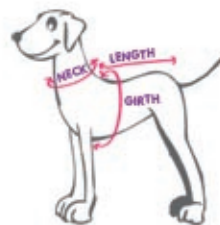

Size	Length		Neck		Girth	
	cm	inch	cm	inch	cm	inch
2XS	13 ~ 19	5 ~ 7 1/2	14 ~ 19	5 1/2 ~ 7 1/2	22 ~ 27	8 1/2 ~ 10 1/2
XS	19 ~ 25	7 1/2 ~ 10	19 ~ 24	7 1/2 ~ 9 1/2	27 ~ 33	10 1/2 ~ 13
S	24 ~ 31	9 1/2 ~ 12	23 ~ 28	9 ~ 11	32 ~ 41	12 1/2 ~ 16
M	29 ~ 36	11 1/2 ~ 14	26 ~ 32	10 1/2 ~ 12 1/2	39 ~ 46	15 1/2 ~ 18
L	34 ~ 42	13 1/2 ~ 16 1/2	30 ~ 36	12 ~ 14	45 ~ 52	17 1/2 ~ 20 1/2
XL	39 ~ 47	15 1/2 ~ 18 1/2	34 ~ 40	13 1/2 ~ 15 1/2	51 ~ 59	20 ~ 23
2XL	45 ~ 53	17 1/2 ~ 21	38 ~ 45	15 ~ 17 1/2	56 ~ 65	22 ~ 25 1/2
3XL	53 ~ 62	21 ~ 24 1/2	42 ~ 51	16 1/2 ~ 20	63 ~ 75	24 1/2 ~ 29 1/2
4XL	62 ~ 72	24 1/2 ~ 28 1/2	48 ~ 57	19 ~ 22 1/2	72 ~ 84	28 1/2 ~ 33