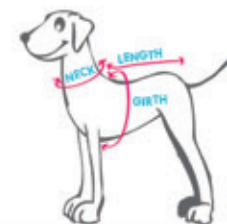

Free display available,
contact for detail.

EasyBOW CUTIE1
PINK 062120PK
SIZE: S

EasyBOW CUTIE2
PURPLE 062121PR
SIZE: S

EasyBOW CUTIE3
PINK 062122PK
SIZE: S

EasyBOW GENTLEMAN2
WHITE 062131WT
SIZE: S

EasyBOW GENTLEMAN3
BROWN 062132BN
SIZE: S, L

EasyBOW GENTLEMAN4
SILVER 062133SL
SIZE: S, L

EasyBOW GENTLEMAN5
RED 062134RD
SIZE: S, L

EasyBOW GENTLEMAN6
BLACK 062135BK
SIZE: S

EasyBOW NAUTICAL1
RED 062110RD
SIZE: S

EasyBOW NAUTICAL2
BLUE 062111BL
SIZE: S

EasyBOW NAUTICAL3
RED 062112RD
SIZE: S

EasyBOW SEQUINS1
PURPLE 062150PR
SILVER 062151SL
SIZE: S, L

APPAREL SIZE CHART

| Size | Length | | Neck | | Girth | |
|------|---------|-----------------|---------|-----------------|---------|-----------------|
| | cm | inch | cm | inch | cm | inch |
| 2XS | 13 ~ 19 | 5 ~ 7 1/2 | 14 ~ 19 | 5 1/2 ~ 7 1/2 | 22 ~ 27 | 8 1/2 ~ 10 1/2 |
| XS | 19 ~ 25 | 7 1/2 ~ 10 | 19 ~ 24 | 7 1/2 ~ 9 1/2 | 27 ~ 33 | 10 1/2 ~ 13 |
| S | 24 ~ 31 | 9 1/2 ~ 12 | 23 ~ 28 | 9 ~ 11 | 32 ~ 41 | 12 1/2 ~ 16 |
| M | 29 ~ 36 | 11 1/2 ~ 14 | 26 ~ 32 | 10 1/2 ~ 12 1/2 | 39 ~ 46 | 15 1/2 ~ 18 |
| L | 34 ~ 42 | 13 1/2 ~ 16 1/2 | 30 ~ 36 | 12 ~ 14 | 45 ~ 52 | 17 1/2 ~ 20 1/2 |
| XL | 39 ~ 47 | 15 1/2 ~ 18 1/2 | 34 ~ 40 | 13 1/2 ~ 15 1/2 | 51 ~ 59 | 20 ~ 23 |
| 2XL | 45 ~ 53 | 17 1/2 ~ 21 | 38 ~ 45 | 15 ~ 17 1/2 | 56 ~ 65 | 22 ~ 25 1/2 |
| 3XL | 53 ~ 62 | 21 ~ 24 1/2 | 42 ~ 51 | 16 1/2 ~ 20 | 63 ~ 75 | 24 1/2 ~ 29 1/2 |
| 4XL | 62 ~ 72 | 24 1/2 ~ 28 1/2 | 48 ~ 57 | 19 ~ 22 1/2 | 72 ~ 84 | 28 1/2 ~ 33 |