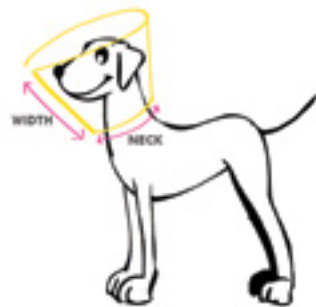

	2XS	XS	S	M	L
GIRTH	10 ~ 12 in 26 ~ 30 cm	12 ~ 14 in 30 ~ 36 cm	14 ~ 16 in 36 ~ 42 cm	16 ~ 19 in 42 ~ 48 cm	19 ~ 21 in 48 ~ 54 cm

SnapGO NECKTIE

BLACK 080011BK
SIZE: 2XS ~ L

SnapGO MINI DOTS

RED 080021RD
SIZE: 2XS ~ L

SnapGO GENTLEMAN

GRAY 080010GRY
SIZE: 2XS ~ L

SnapGO SWEETBOW

PINK 080020PK
SIZE: 2XS ~ L

GET BETTER
e-collar
DOGO

DOGO	NECK		WIDTH	
	inch	cm	inch	cm
XS	6.25 - 7.25	16 - 19	5.75	14.5
S	7.25 - 9.5	19 - 24	6.25	16
M	9.5 - 11.25	24 - 29	7	18
L	11.25 - 13.75	29 - 35	8	20.5
XL	13.75 - 16	35 - 41	9.5	24.5
2XL	16 - 19.5	41 - 50	11.5	29.5